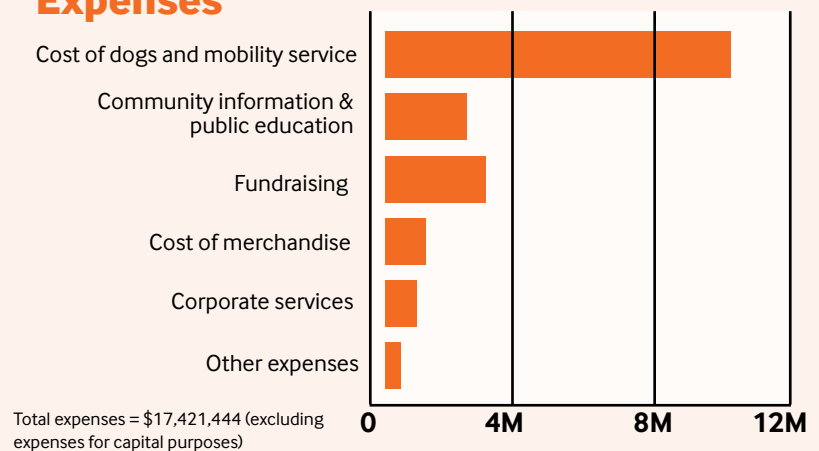

Income

Expenses

Service breakdown

Total unique services delivered = 2,602

Guide Dogs
VICTORIA