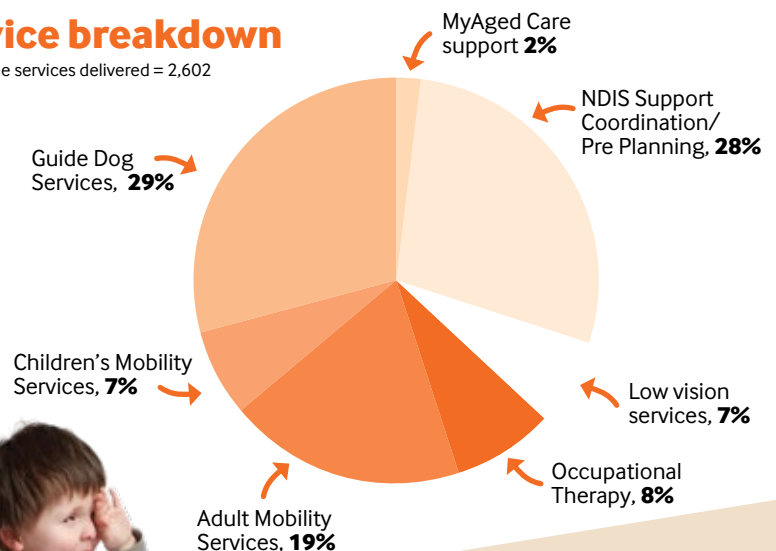

(Integra Dogs for Veterans and First Responders living with Post Traumatic Stress Disorder)

Guide Dogs
VICTORIA

OUR IMPACT FY18

ABOUT OUR SERVICES

- **Guide Dogs:** breeding, raising, training and support for Guide Dog users.
- **Children's Mobility:** training in the home and school as well as group programs and camps for children and youth living with low vision or blindness
- **Adult Mobility:** enabling people with low vision or blindness to move safely and independently and to achieve their personal goals. This includes an Acquired Brain Injury Mobility service, offering assessment and training for clients with vision loss caused by a brain injury.
- **Occupational Therapy:** practical strategies for daily living for people of all ages.
- **Low Vision Services:** Orthoptists who provide a range of techniques and equipment for people to maximise their functional vision.
- **National Disability Insurance Scheme (NDIS) and MyAged Care support:** Assisting our Clients to make the most of their individual funding plans.

Income

Expenses

Service breakdown

Total unique services delivered = 2,602

Guide Dogs
VICTORIA