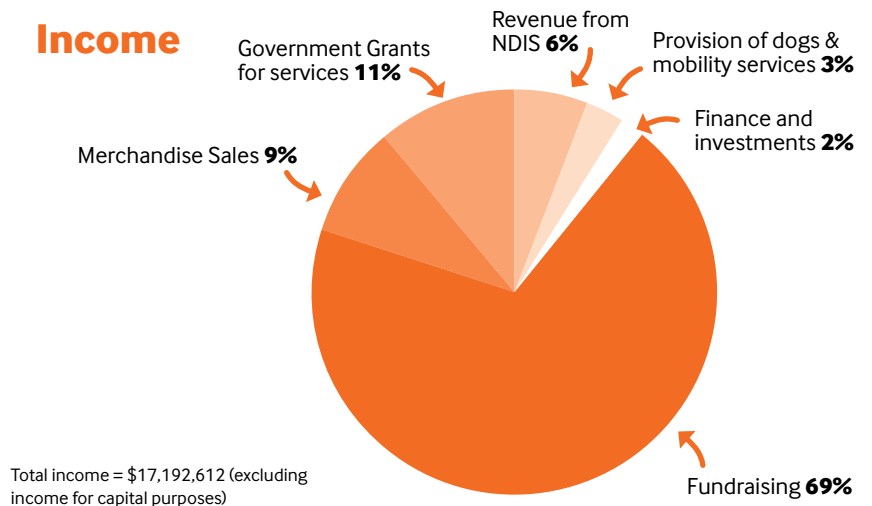

(Integra Dogs for Veterans and First Responders living with Post Traumatic Stress Disorder)

Guide Dogs
VICTORIA

OUR IMPACT FY18

ABOUT OUR SERVICES

- **Guide Dogs:** breeding, raising, training and support for Guide Dog users.
- **Children's Mobility:** training in the home and school as well as group programs and camps for children and youth living with low vision or blindness
- **Adult Mobility:** enabling people with low vision or blindness to move safely and independently and to achieve their personal goals. This includes an Acquired Brain Injury Mobility service, offering assessment and training for clients with vision loss caused by a brain injury.
- **Occupational Therapy:** practical strategies for daily living for people of all ages.
- **Low Vision Services:** Orthoptists who provide a range of techniques and equipment for people to maximise their functional vision.
- **National Disability Insurance Scheme (NDIS) and MyAged Care support:** Assisting our Clients to make the most of their individual funding plans.

Income

Expenses

Service breakdown

Total unique services delivered = 2,602

Guide Dogs
VICTORIA